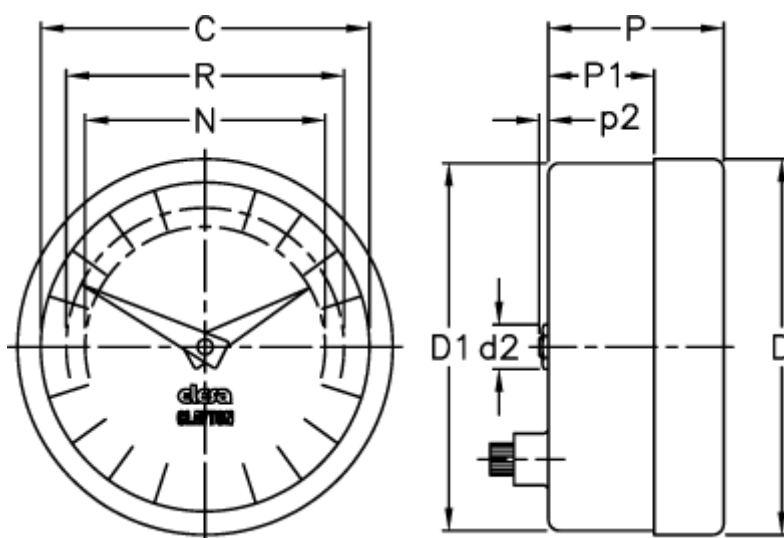

Article number: 2307024245

Description: E+G Positive drive indicator
PA01-0060-S

Measures

C = 42

R = 37

D = 49.6

D1 = 48.3

d2 = 8

N = 30

P = 30

P1 = 20.5

p2 = 1.6